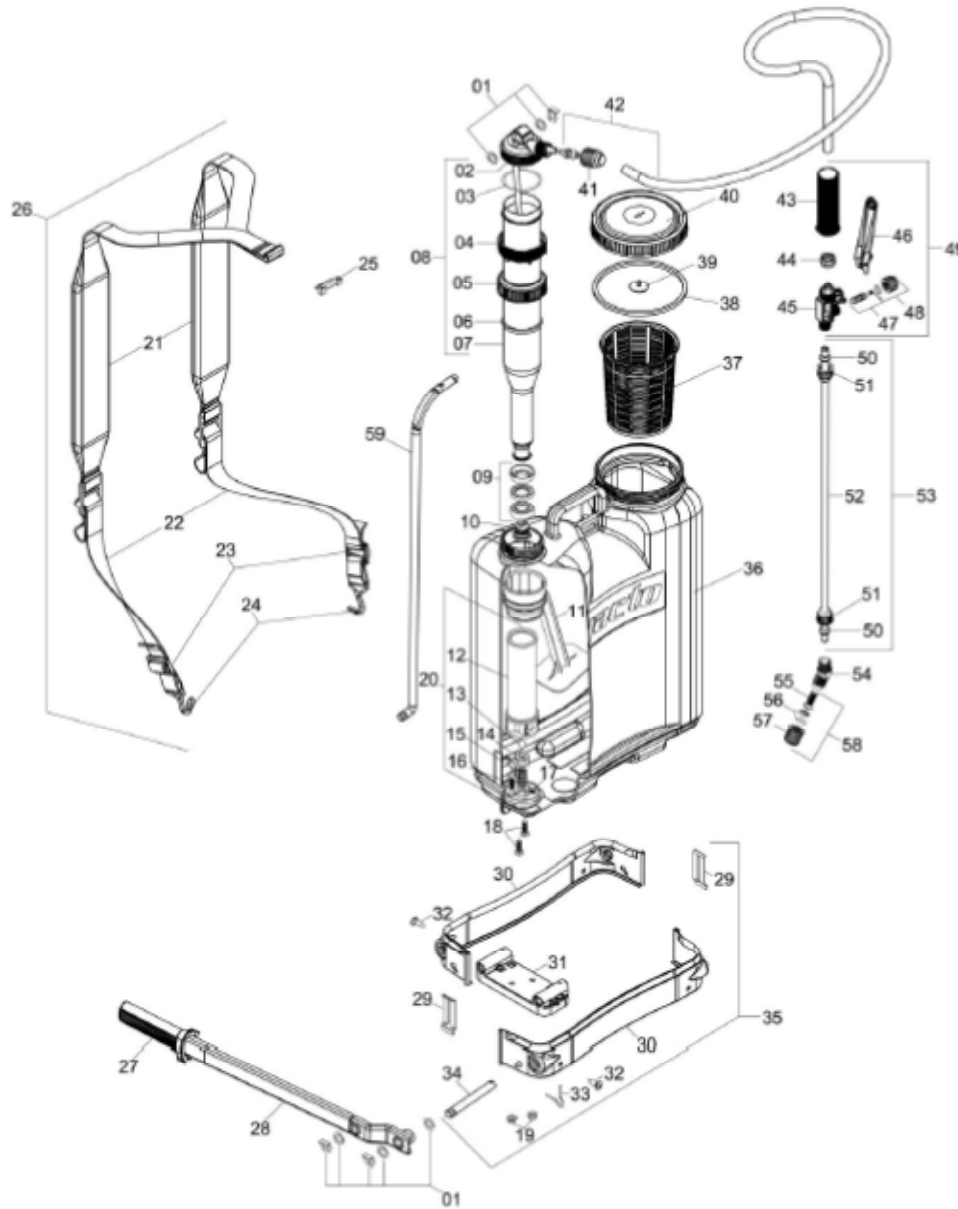

# New CD400 White/Orange Parts Breakdown

N.	P/N	DESCRIPTION	Qty	N.	P/N	DESCRIPTION	Qty
0	1210801	Sprayer CD400	1	33	433888	Shaft lock	1
1	1198800	Washers and Lock ring set	1	34	433896	Pump lever shaft	1
2	942680	Chamber cover	1	35	635821	Split base (Items 29-34)	1
3	573154	O-ring OR1-136	1	36	878041	CD400 Tank with lid (Items 37 and 40)	1
4	040964	Chamber nut	1	37	942920	Strainer	1
5	831222	Packing ring nut	1	38	837922	Tank lid seal	1
6	831230	Packing ring	1	39	560573	Lid diaphragm	1
7	942722	Chamber body	1	40	1215303	Lid with diaphragm and seal	1
8	878199	Chamber assembly (items 2, 3, 4, 7, 9, 10, 11, 12, 13 and 14)	1	41	942193	Screw cap S-20 x 1.5	1
9	099861	Piston cups and spacer set	1	42	048116	Hose with dip tube (items 41-43)	1
10	1192736	Chamber valve	1	43	909192	Trigger valve handle	1
11	300582	Agitator	1	44	920470	Lock	1
12	570929	Cylinder	1	45	909283	Trigger valve body	1
13	715474	Ball	1	46	105247	Trigger	1
14	570945	Ball seat	1	47	105239	Trigger valve needle assembly	1
15	336412	Compression spring	1	48	996058	Trigger valve cap with packing	1
16	351486	Bolt M-6 x 20 x 1.0	2	49	908889	Trigger valve assembly	1
17	570937	Cylinder base	1	50	909309	Cone packing	2
18	336503	Screw 14 x 1"	2	51	915744	Screw cap	2
19	743914	Flanged nut	1	52	1149491	Tube (Stainless steel)	1
20	570911	Cylinder assembly (Items 12-19)	1	53	100131	Extension 601	1
21	573014	Padded strap & buckle	1	54	560649	Elbow	1
22	229971	Strap with handle	2	55	592139	Nozzle filter (40 mesh)	1
23	502757	Buckle	2	56	217174	Nozzle JD-12P	1
24	433474	Shoulder strap hook	2	57	229724	Nozzle cap	1
25	214817	Shoulder strap lock	1	58	427062	Nozzle assembly (Items 57-59)	1
26	573006	Shoulder straps assembly (Items 21-25)	1	59	1197400	Rod with lock rings	1
27	495812	Handgrip	1				
28	615005	Pump lever	1				
29	942896	Base clamp	2				
30	942888	Half base	2				
31	433870	Base reinforcement	1				
32	211227	Screw 1/4" x 3/4"	2				

LLM-439